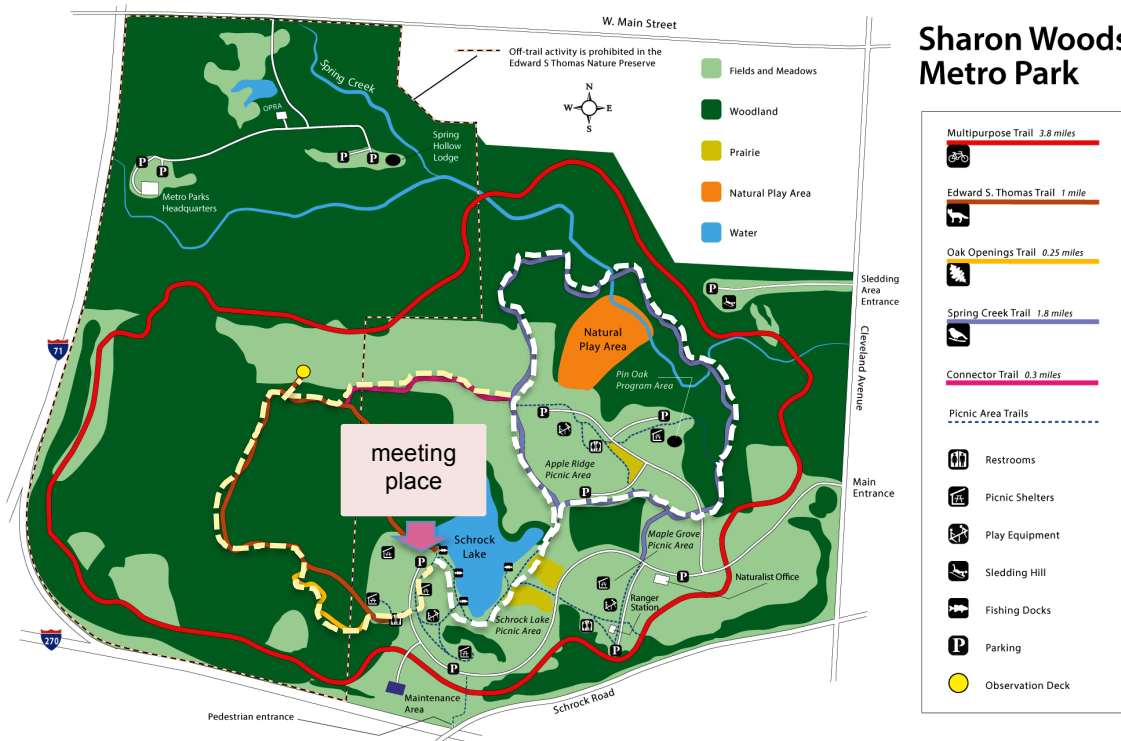

# Annual OSU PDA Spring Hike at **Sharon Woods Metro Park**, Sunday April 23<sup>rd</sup> at 3 p.m.

**This family friendly event will be a great chance to meet some of your fellow OSU postdocs while enjoying the beautiful spring foliage at one of our great local parks. After the hike we will gather for light refreshments and a chance to socialize and network. We hope to see you there!**

- Location: Sharon Woods Metro Park  
6911 Cleveland Ave. Westerville, OH 43081

<http://www.metroparks.net/parks-and-trails/sharon-woods/>

- Who: All postdocs, visiting scholars, and families are welcome.