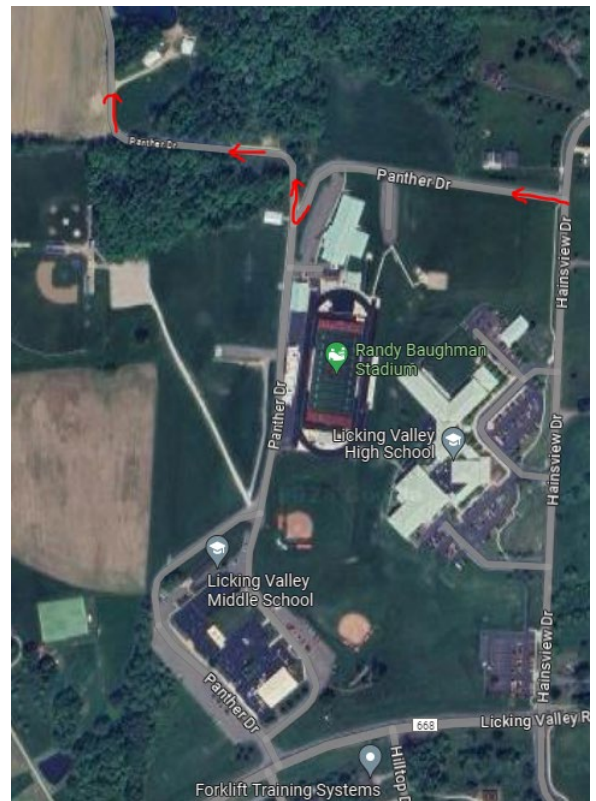

# Fence Construction Basics

Thursday May 9, 2024

6:00 p.m.–8:00 p.m.

Licking Valley High School Farm

100 Hainsview Rd. Then take Panther Drive

To the farm – signs will be posted

Newark, OH 43055