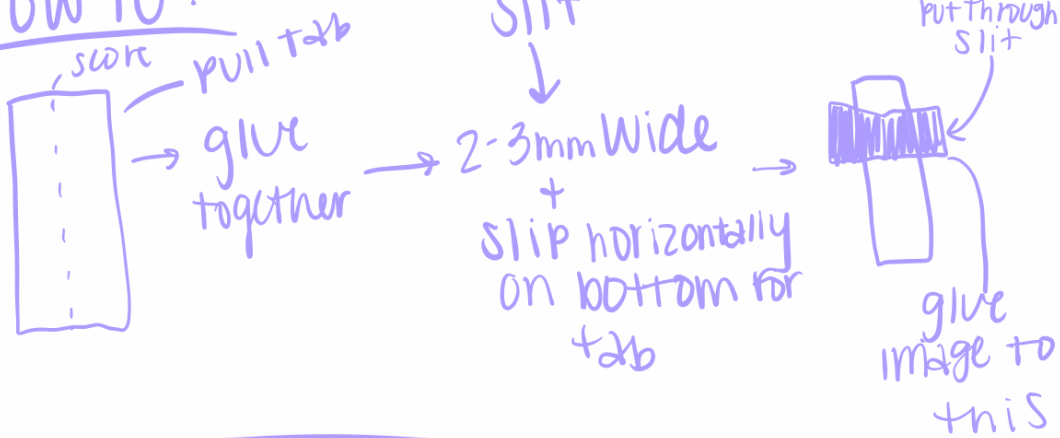

Note Jan 24, 2020
Jan 24, 2020 at 2:05 PM

Paper mechanics

Cage → slit pull tab to open cage door (pop up tutorial 25 - pull tabs - part 1 - the basic pull strip (5:30))

HOW TO:

ball falling: □ → □ → □ → □

"Waterfall" paper effect

dog jumping:

→ diagonal pull tab