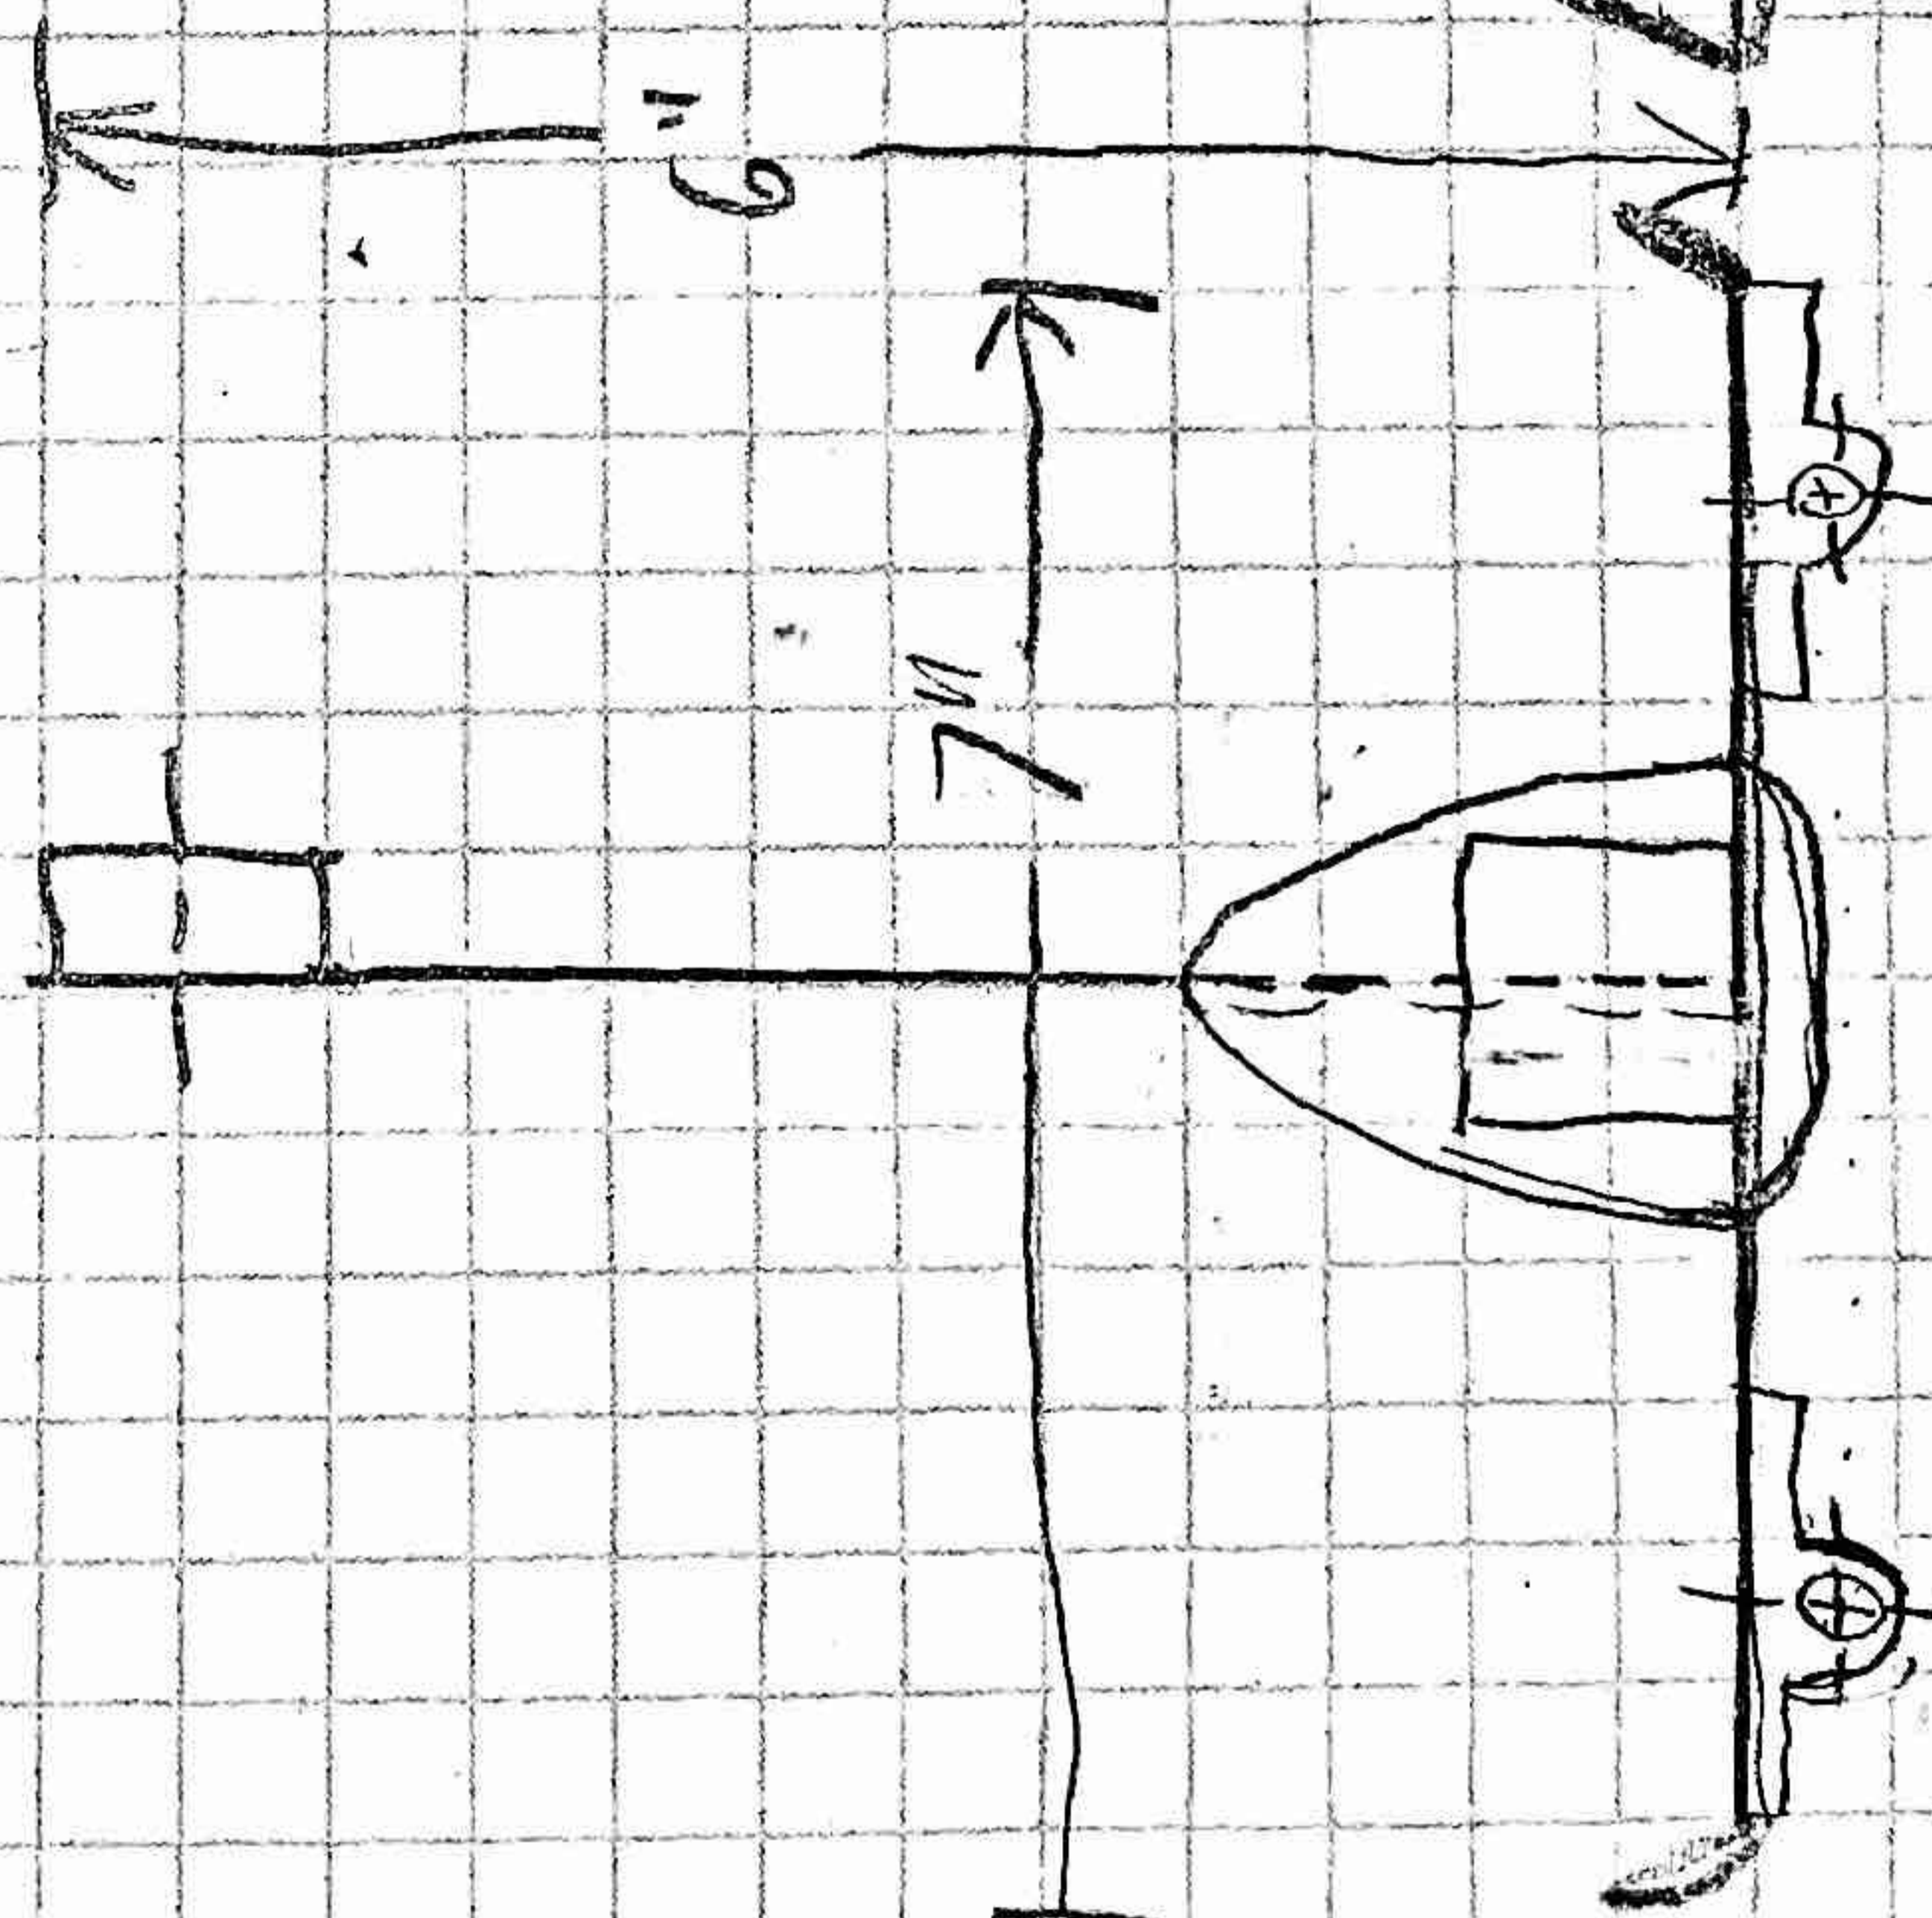

① Battery

② - Arduino

③ - Motors

Notes

Pusher configuration
2 electric motors

Title

Instructor

RB

Scale

2:1

Name

Clark Godwin

Seat

18E

Hour

10:20